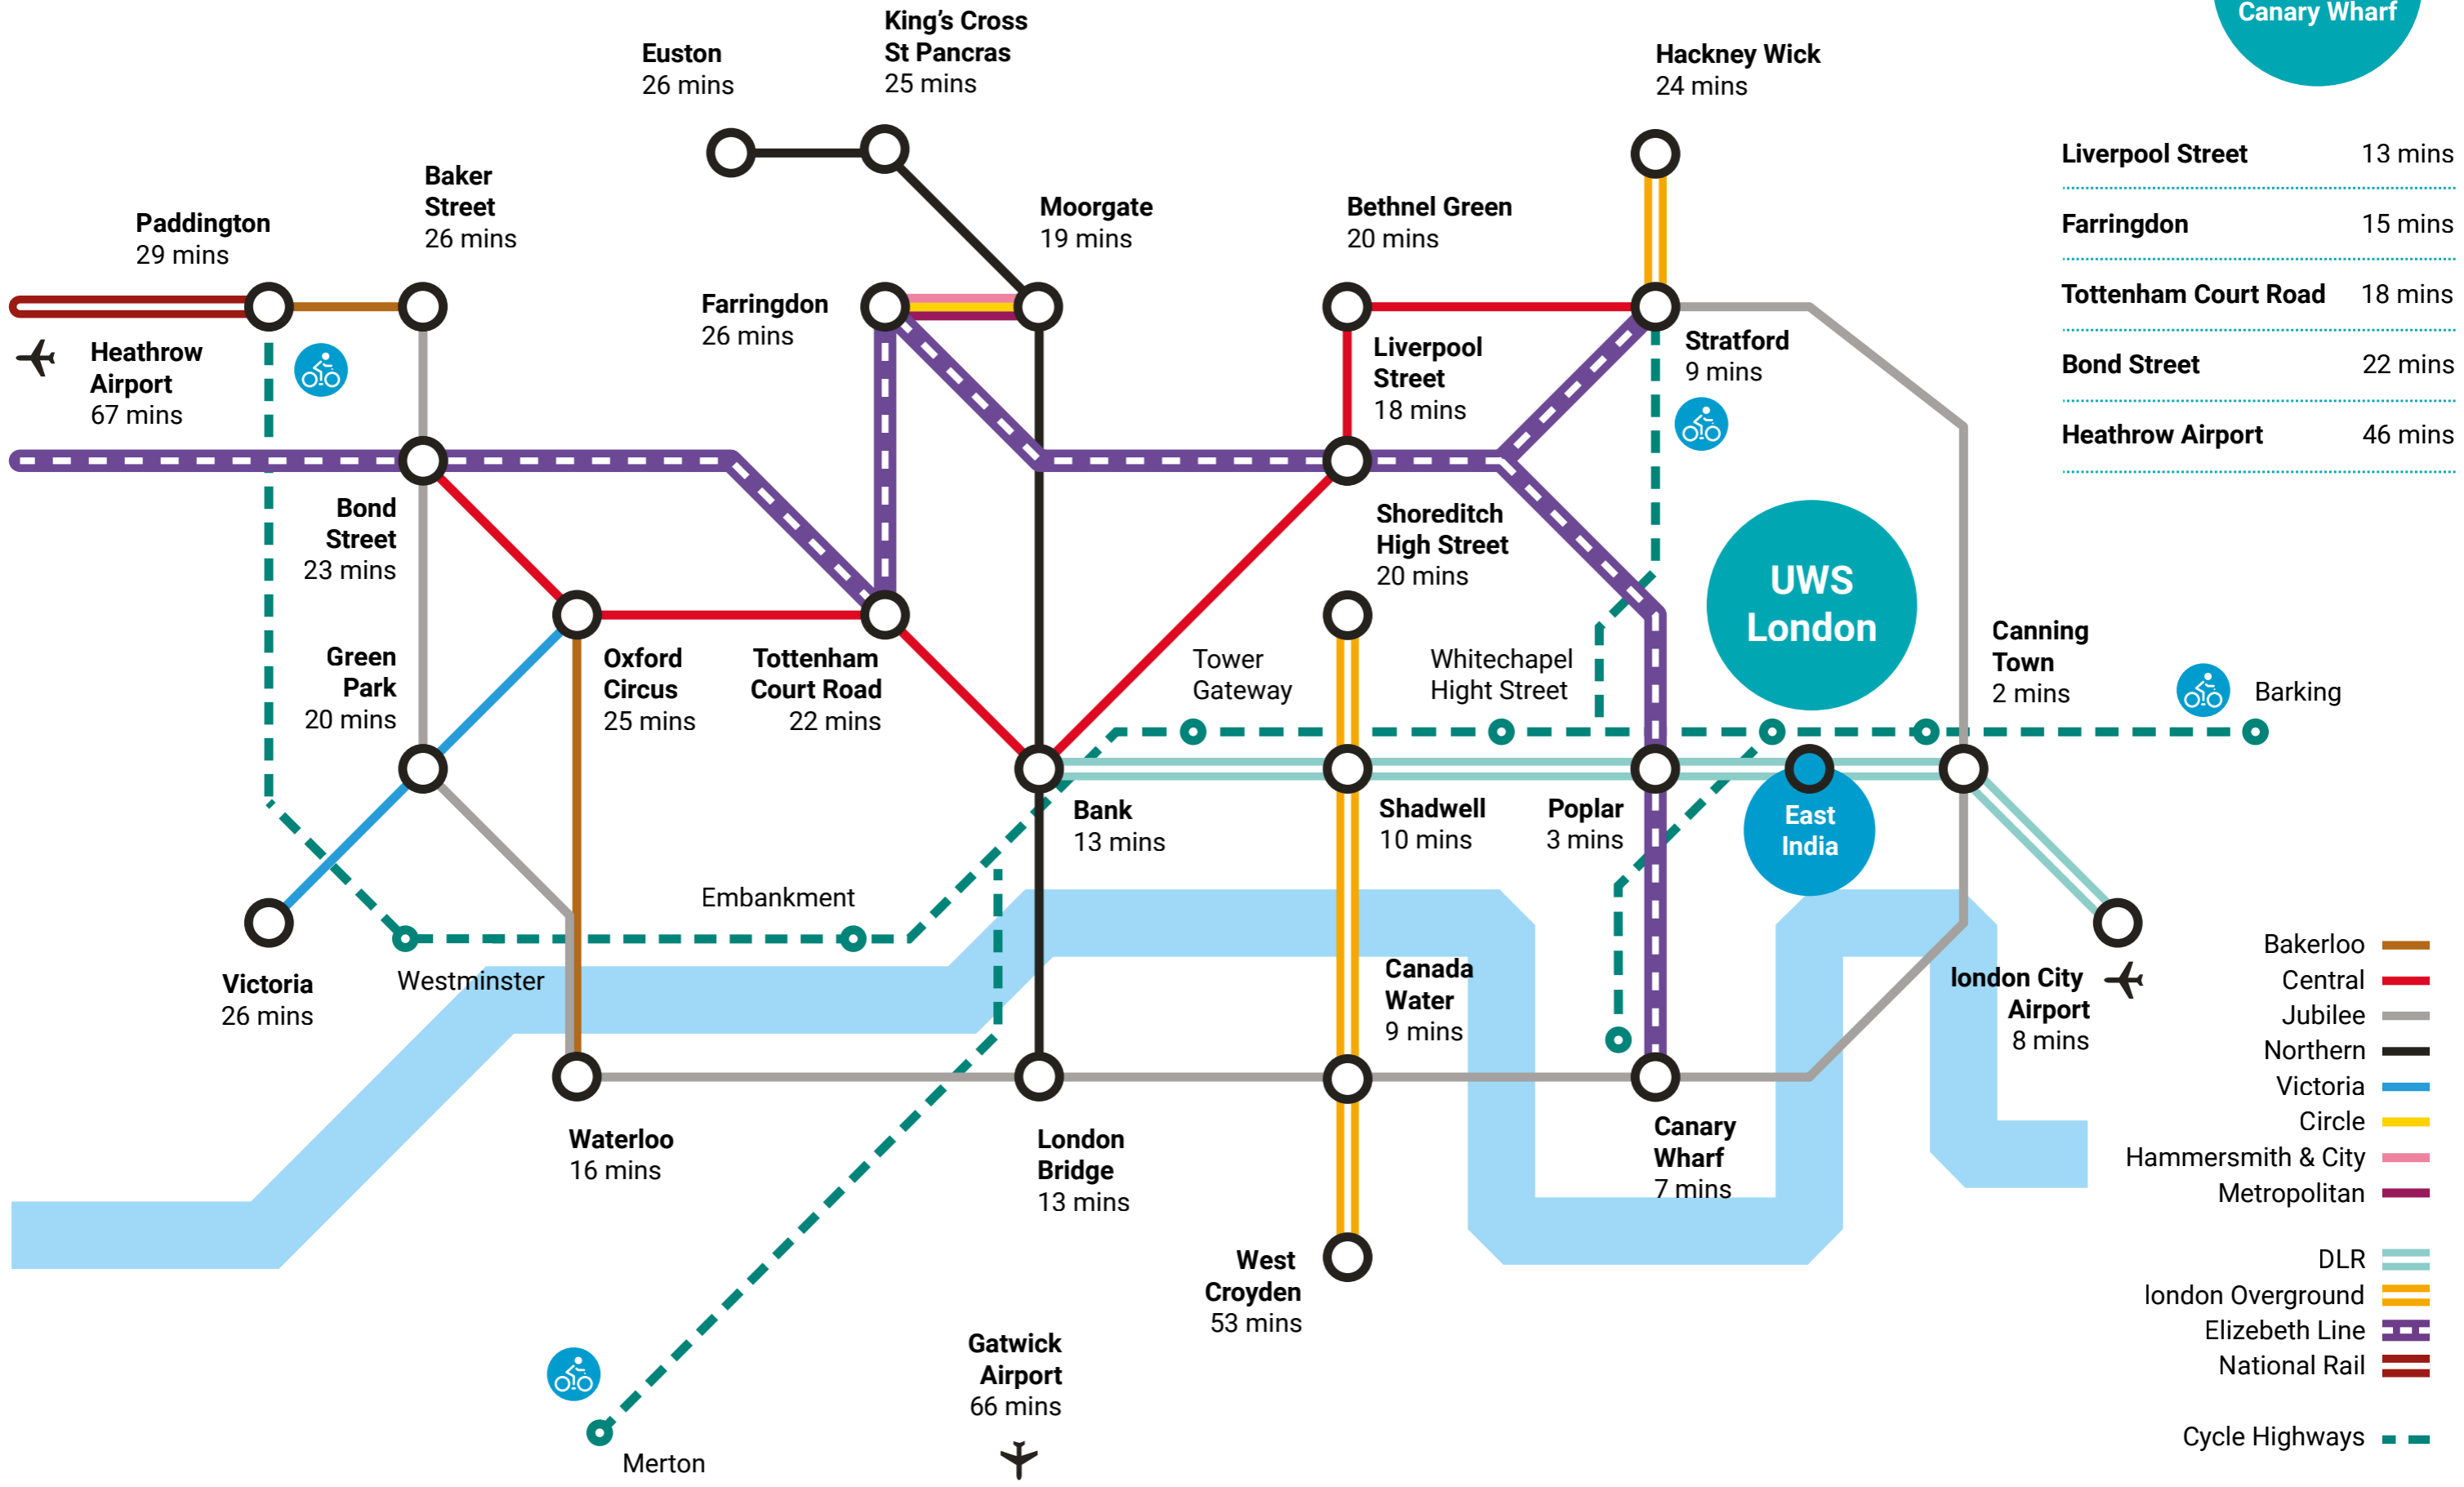

**Elizabeth Line
From
Canary Wharf**

Liverpool Street	13 mins
Farringdon	15 mins
Tottenham Court Road	18 mins
Bond Street	22 mins
Heathrow Airport	46 mins

- Bakerloo
- Central
- Jubilee
- Northern
- Victoria
- Circle
- Hammersmith & City
- Metropolitan
- DLR
- London Overground
- Elizabeth Line
- National Rail
- Cycle Highways