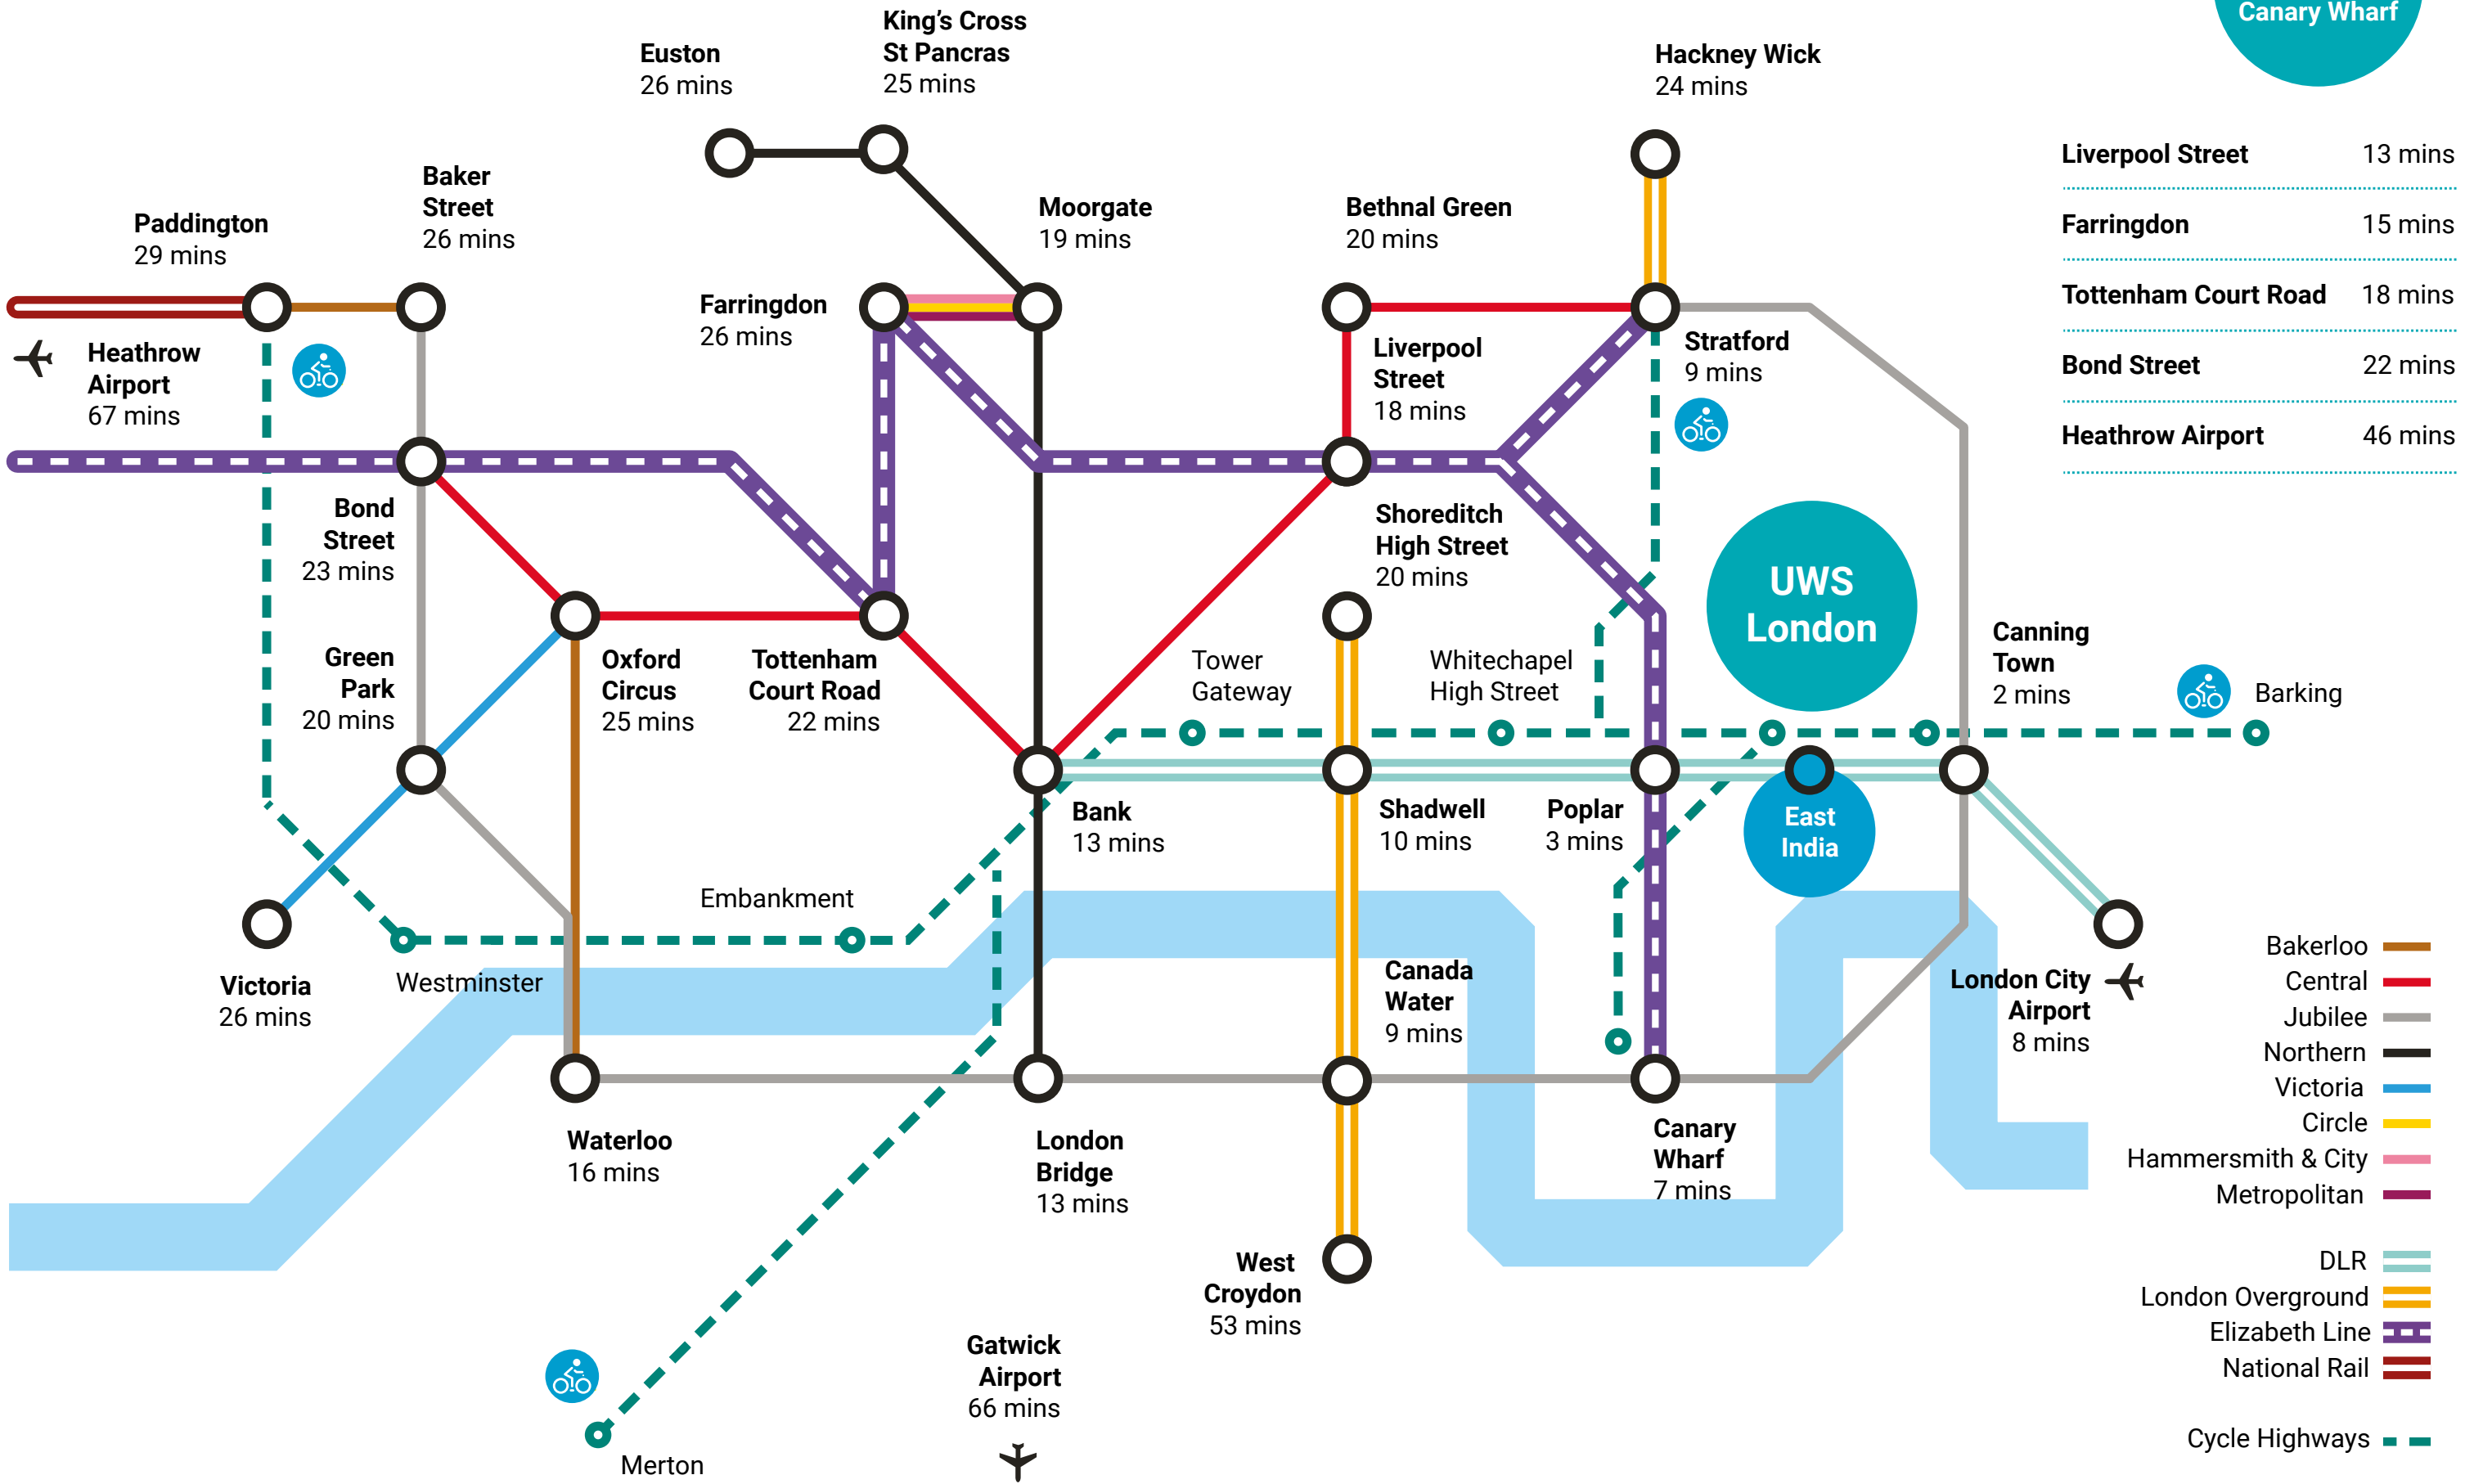

**Elizabeth Line  
From  
Canary Wharf**

Liverpool Street	13 mins
Farringdon	15 mins
Tottenham Court Road	18 mins
Bond Street	22 mins
Heathrow Airport	46 mins

- Bakerloo
- Central
- Jubilee
- Northern
- Victoria
- Circle
- Hammersmith & City
- Metropolitan
- DLR
- London Overground
- Elizabeth Line
- National Rail
- Cycle Highways